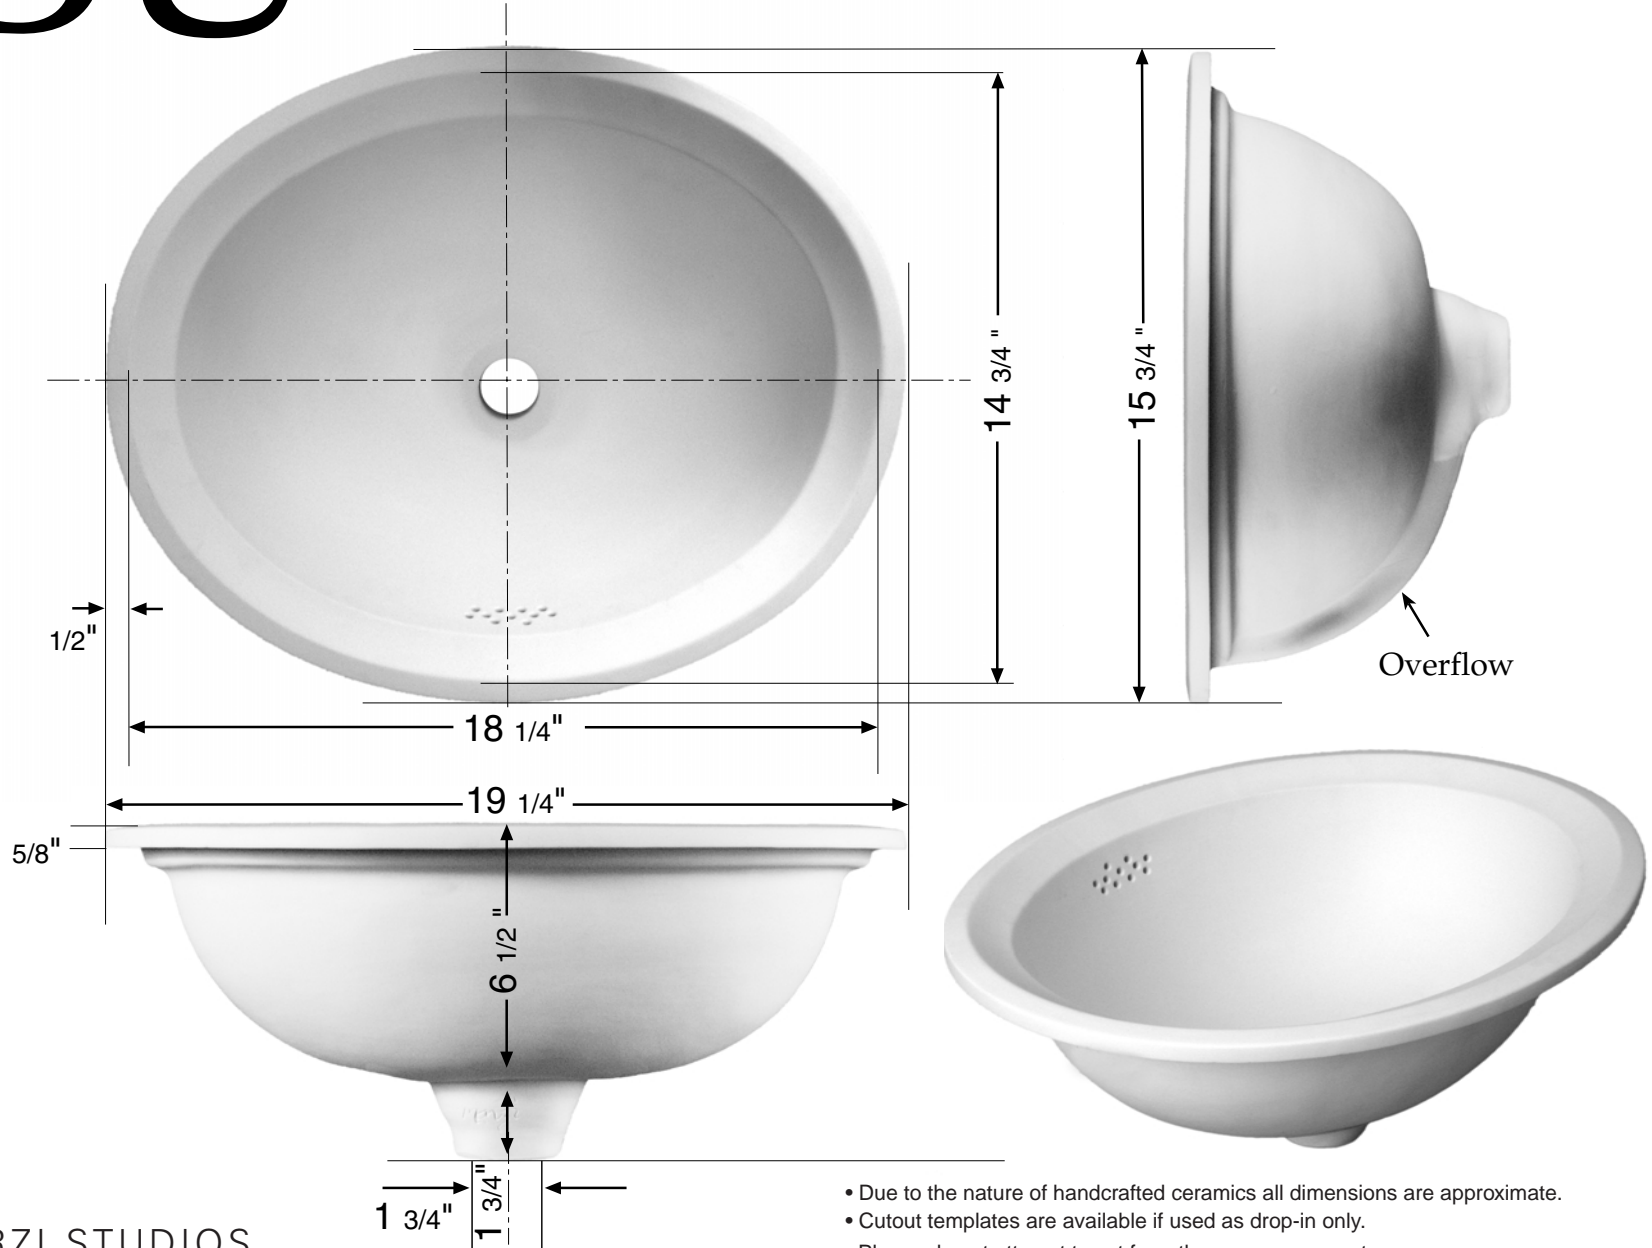

# BU

15 3/4" x 19 1/4"

Oval undercounter basin with chamfered rim

MARZI STUDIOS

- Due to the nature of handcrafted ceramics all dimensions are approximate.
- Cutout templates are available if used as drop-in only.  
Please do not attempt to cut from these measurements.
- This sink has a flat glazed rim. It may be used in an undercounter or flush mount installation.