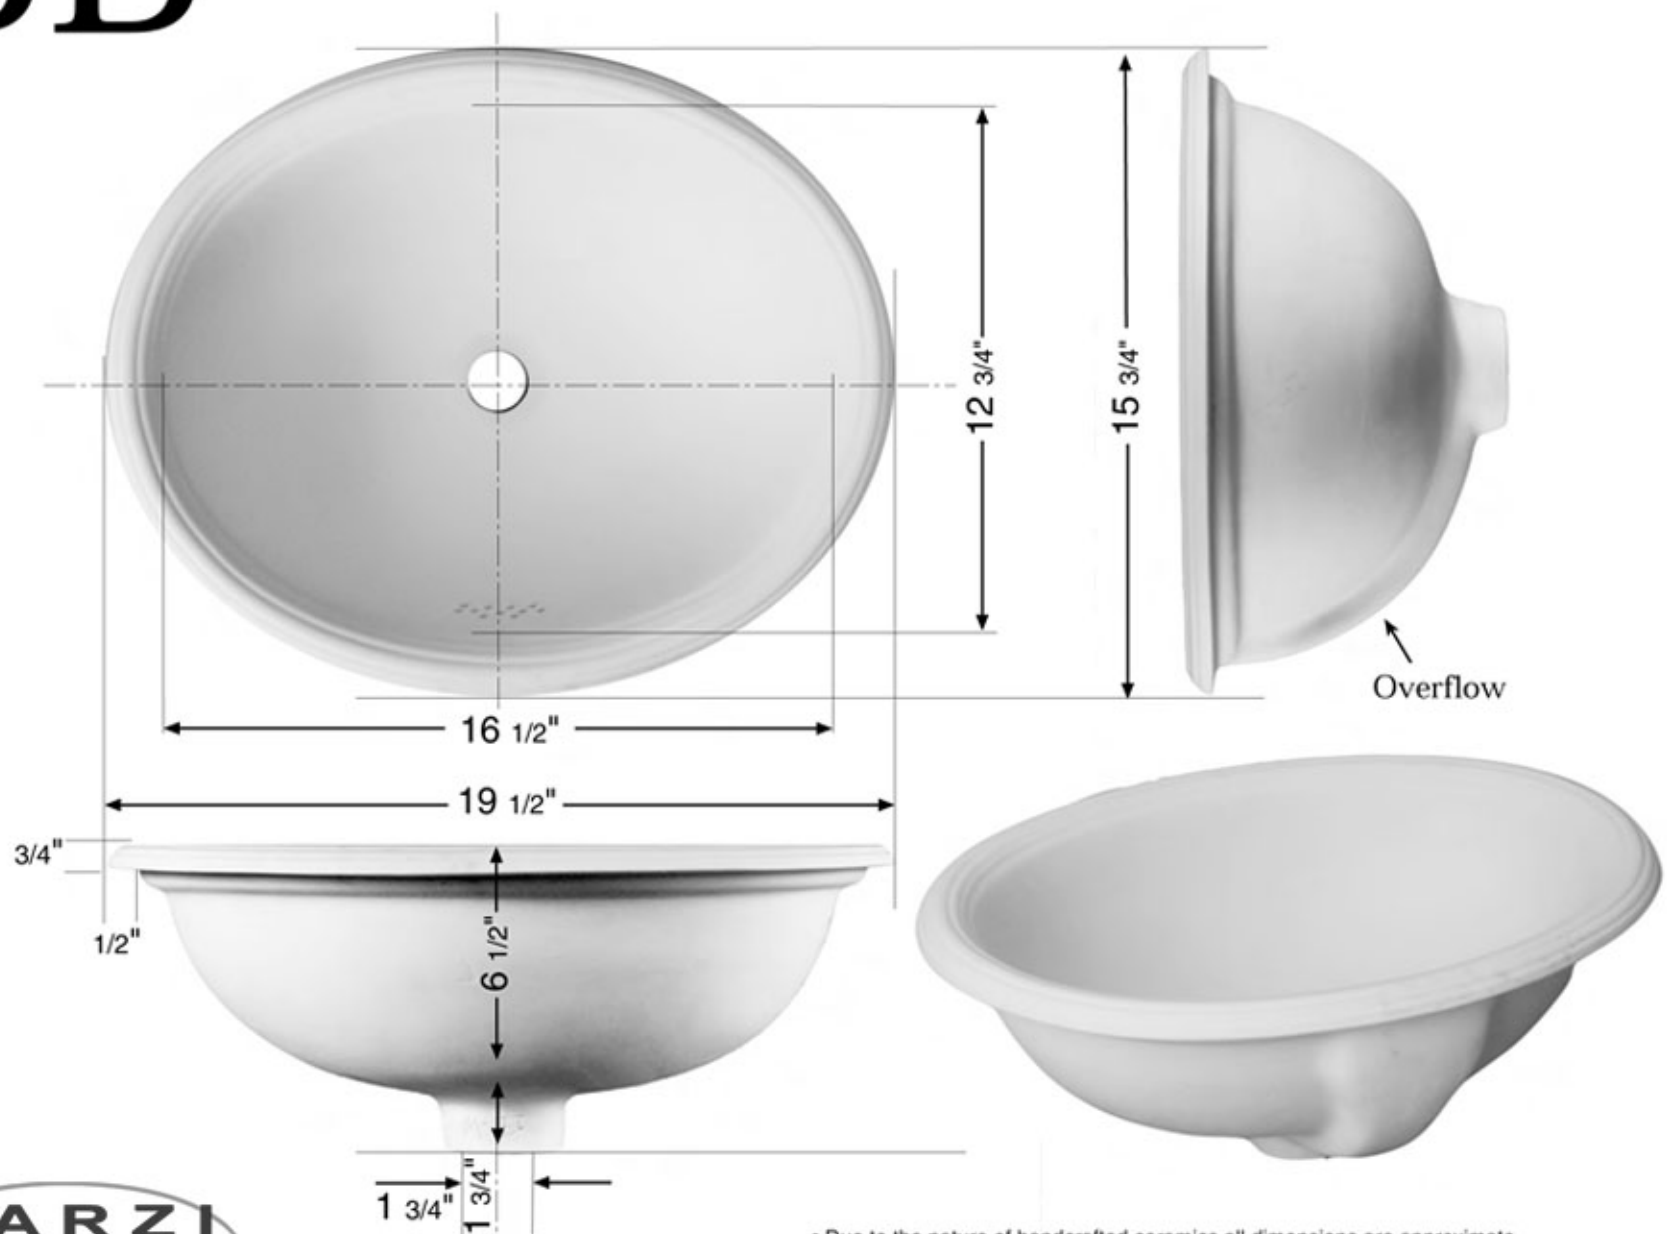

BB

15 3/4" x 19 1/2" Oval basin with reeds rim

• Due to the nature of handcrafted ceramics all dimensions are approximate. Cutting templates are available. Please do not attempt to cut from these measurements