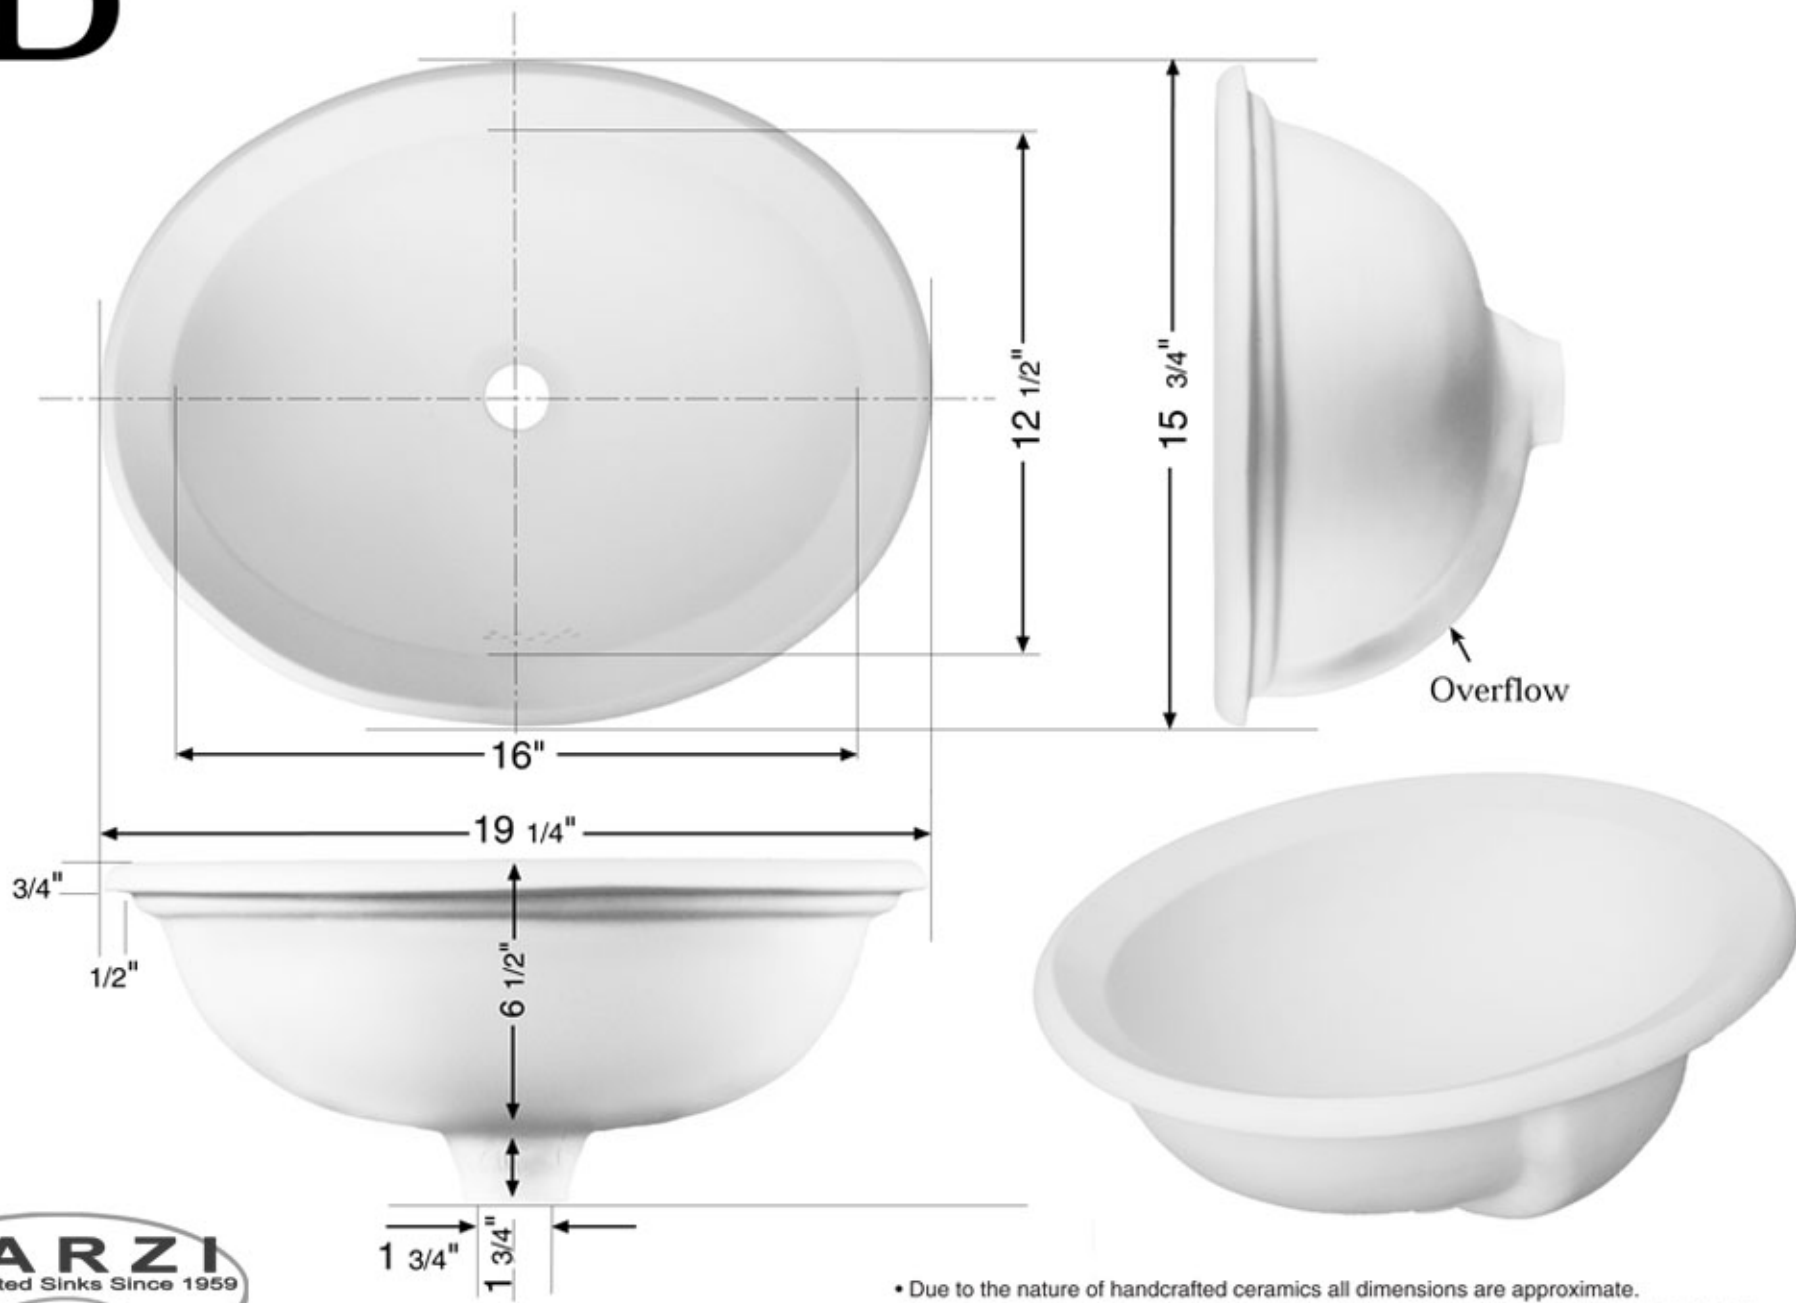

B

15 3/4" x 19 1/4" Oval basin with chamfered rim

• Due to the nature of handcrafted ceramics all dimensions are approximate. Cutting templates are available. Please do not attempt to cut from these measurements