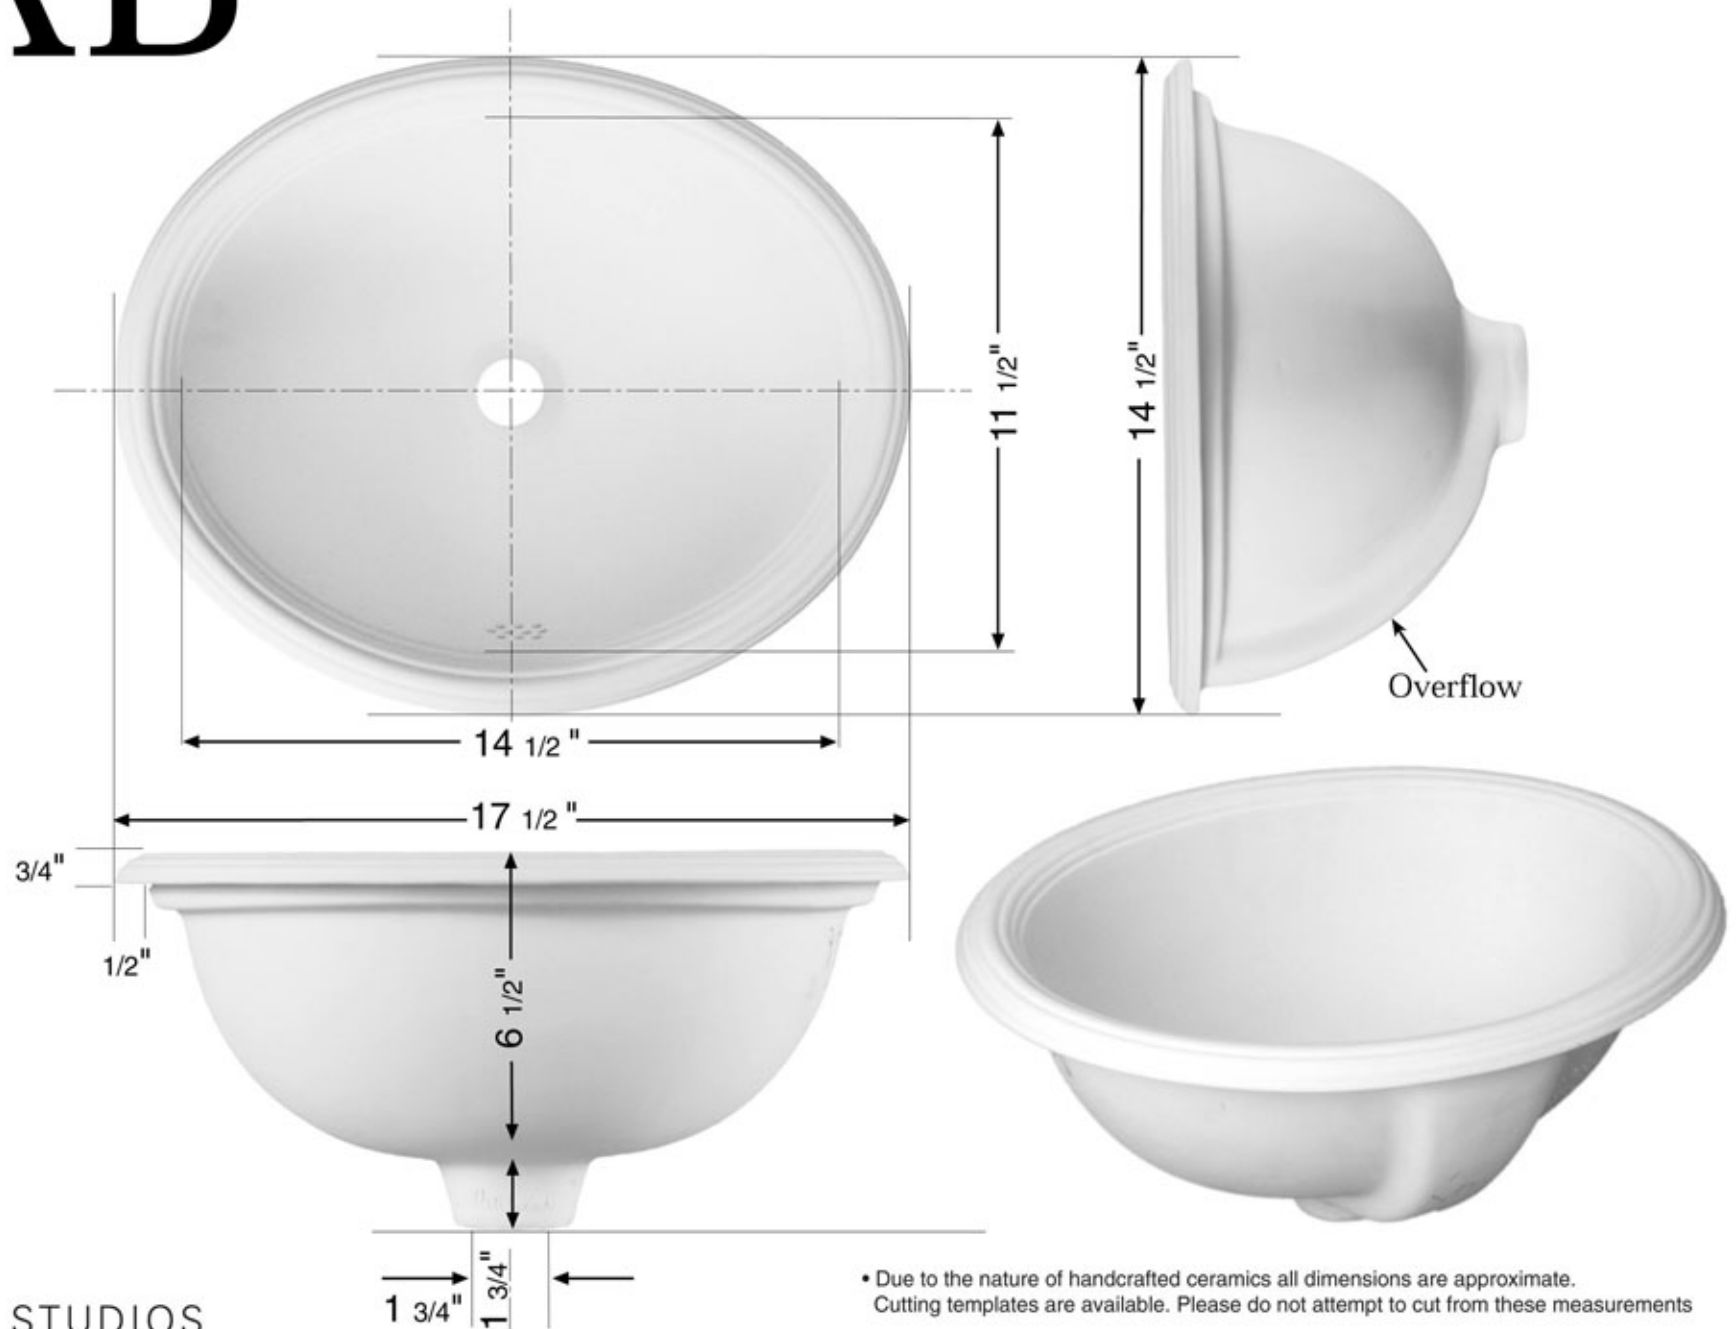

AB

14 1/2" x 17 1/2" Oval basin with reeds rim

MARZI STUDIOS

• Due to the nature of handcrafted ceramics all dimensions are approximate.
Cutting templates are available. Please do not attempt to cut from these measurements