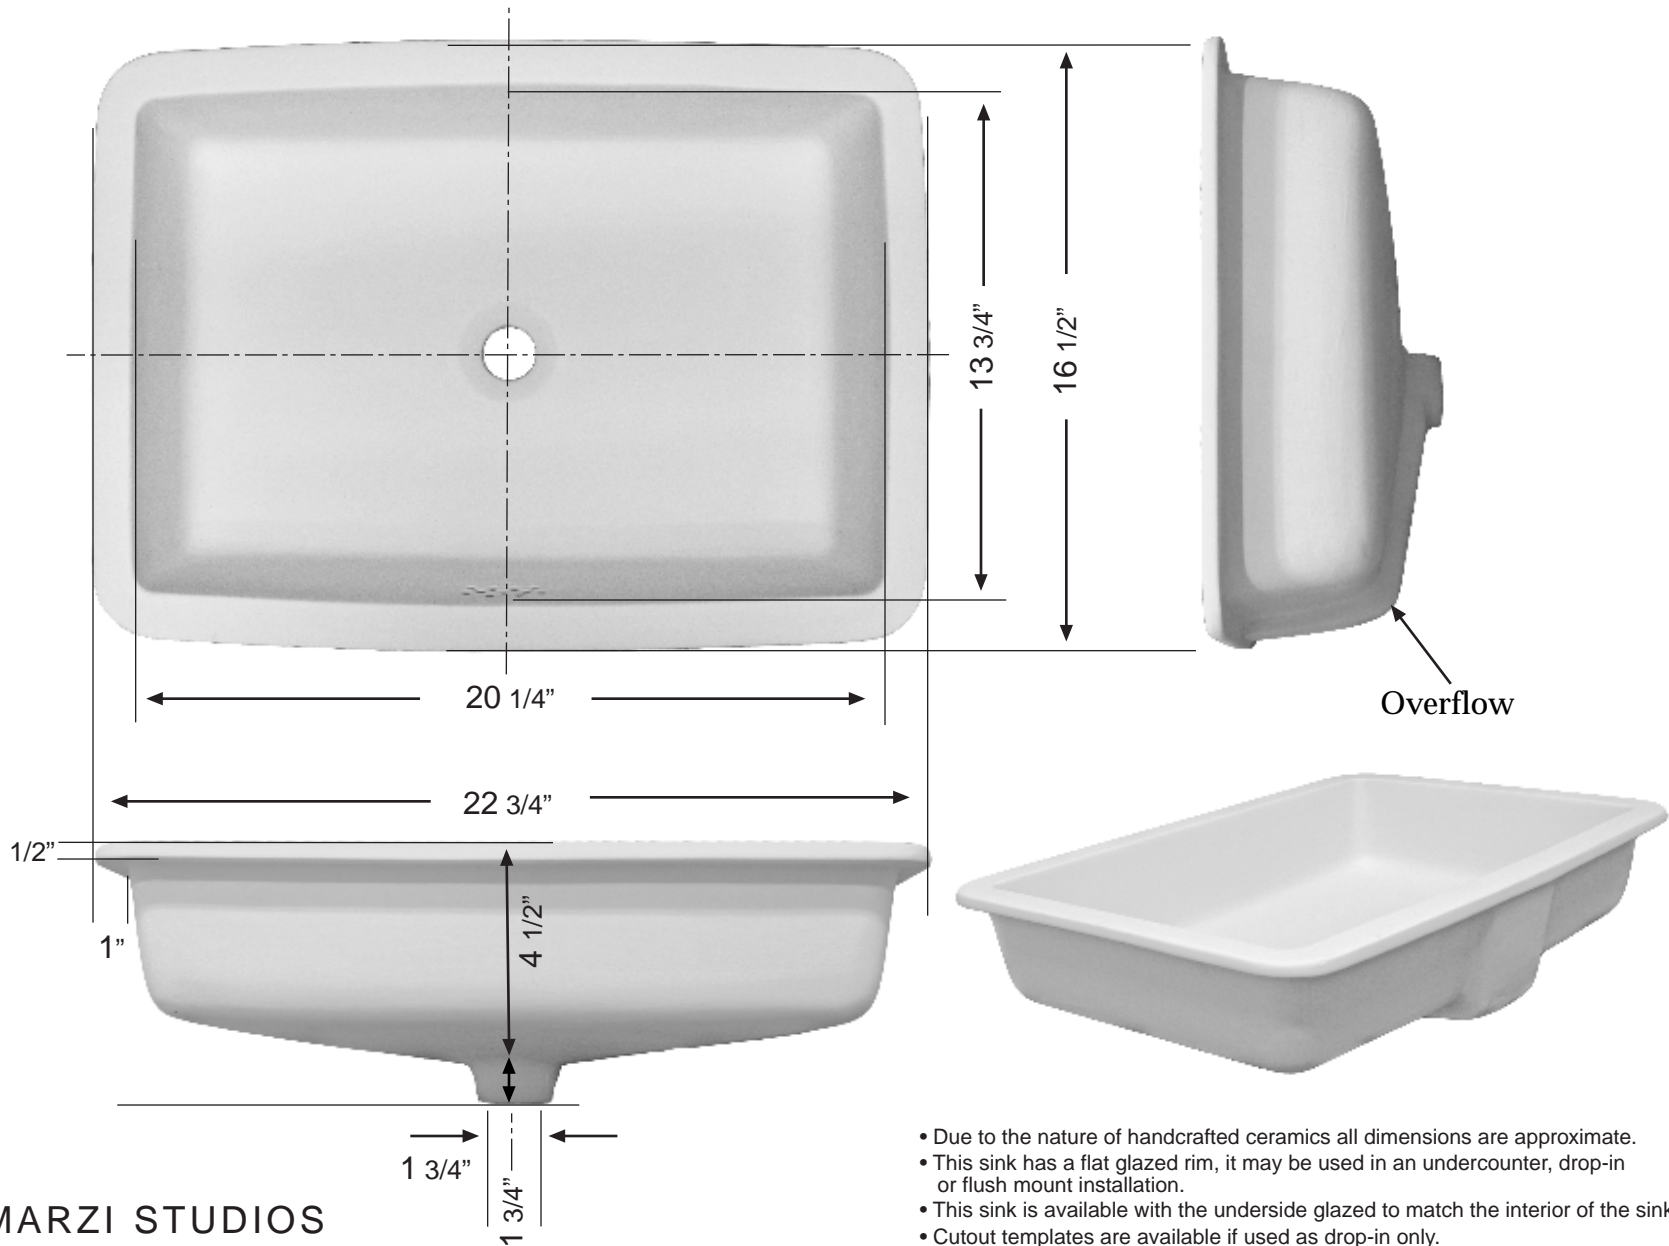

ED

16 1/2" x 22 3/4" Rectangle basin w/flat bottom

MARZI STUDIOS

- Due to the nature of handcrafted ceramics all dimensions are approximate.
- This sink has a flat glazed rim, it may be used in an undercounter, drop-in or flush mount installation.
- This sink is available with the underside glazed to match the interior of the sink.
- Cutout templates are available if used as drop-in only.
Please do not attempt to cut from these measurements.