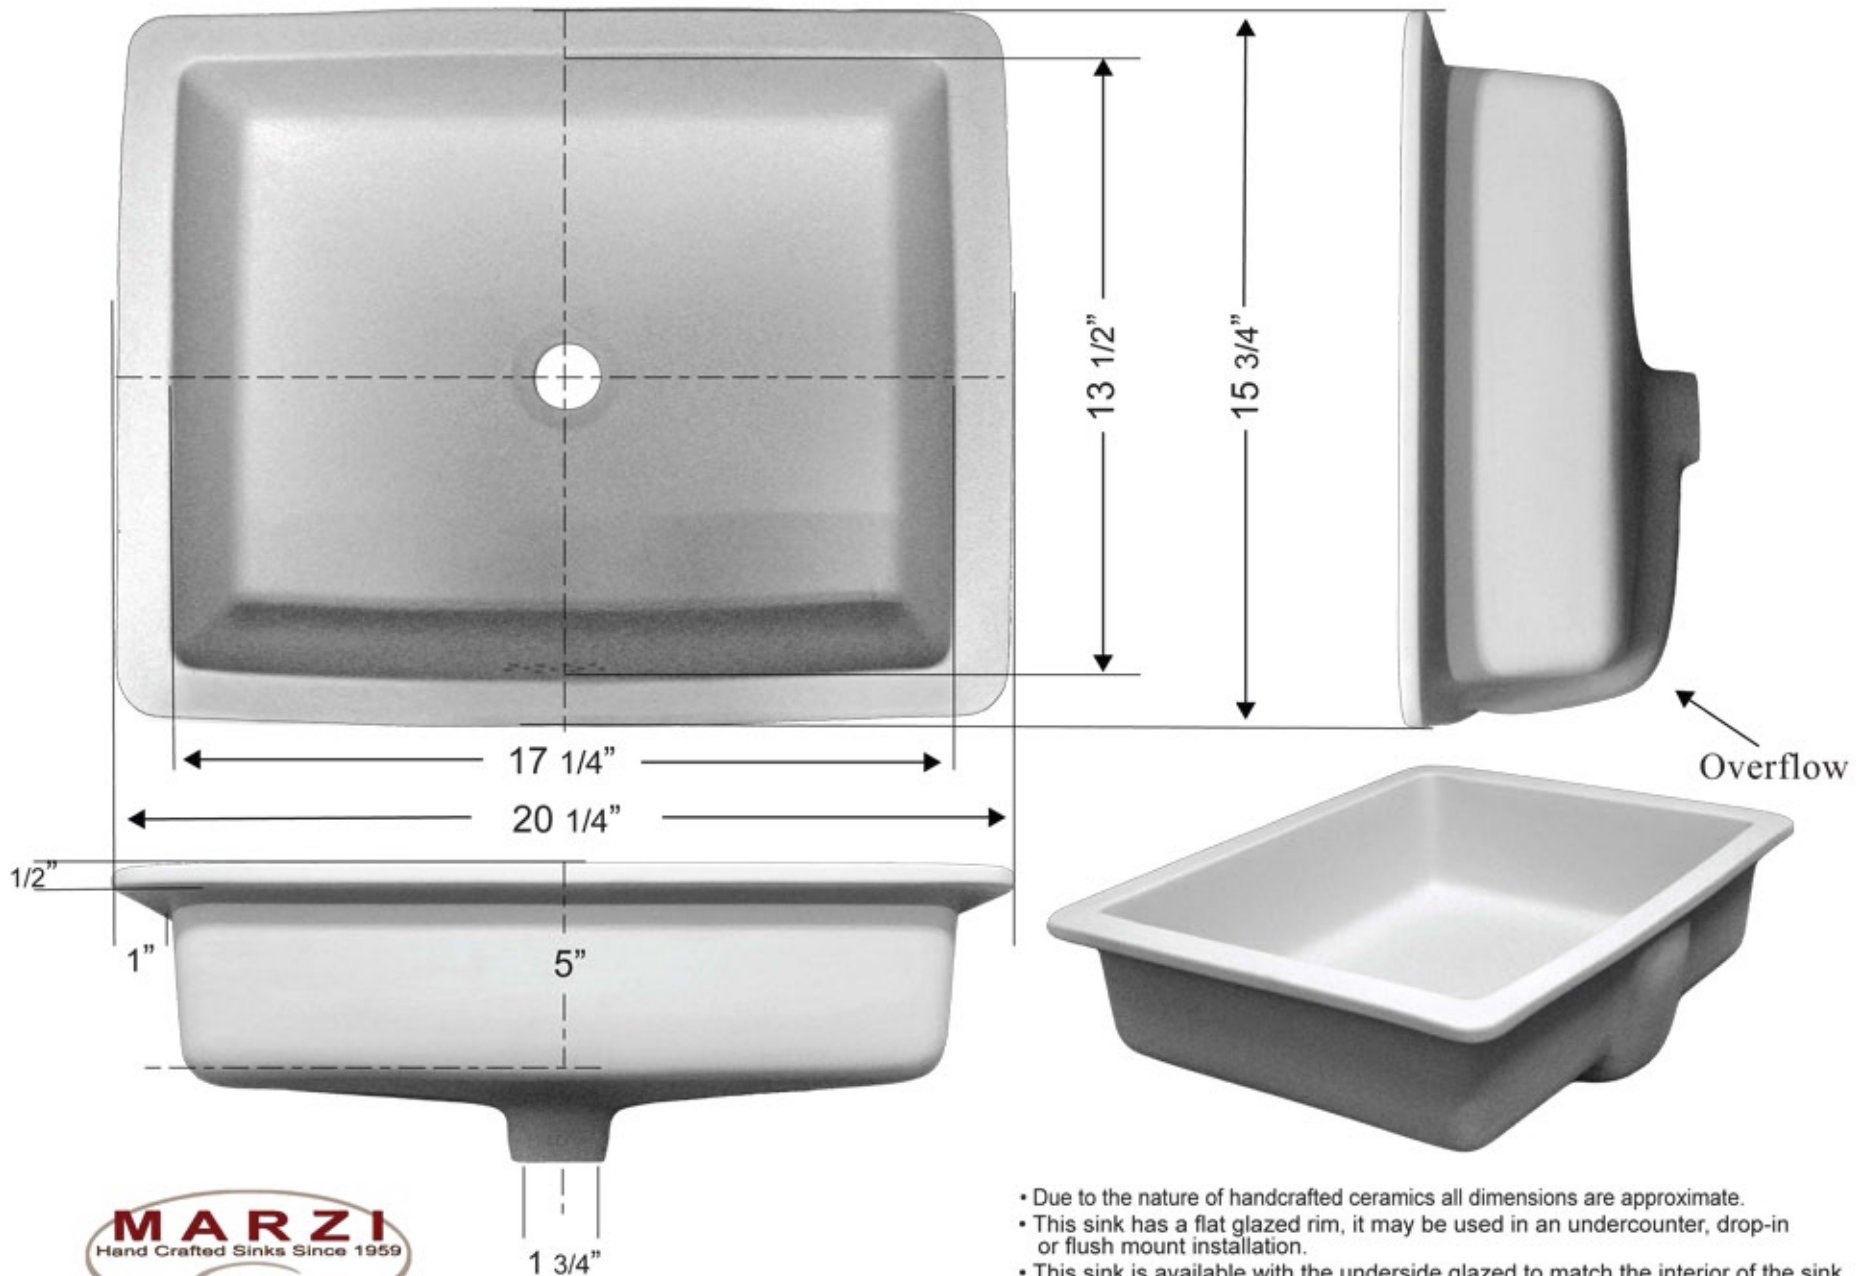

BD

15 3/4" x 20 1/4" Rectangle basin w/ flat bottom

- Due to the nature of handcrafted ceramics all dimensions are approximate.
- This sink has a flat glazed rim, it may be used in an undercounter, drop-in or flush mount installation.
- This sink is available with the underside glazed to match the interior of the sink.
- **Please do not attempt to cut from these measurements.**